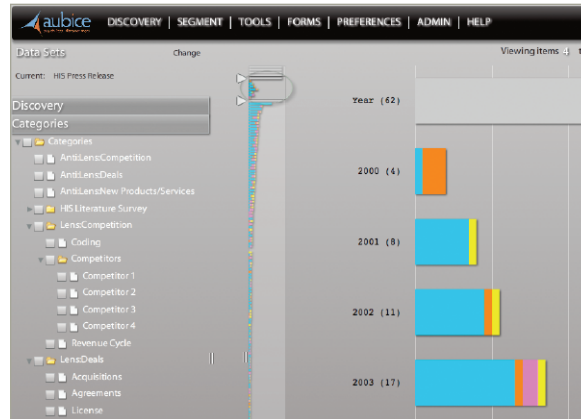

With data-driven results, there are no limits.

Our Research and Analyst Application represents one of the many ways companies rely on Aubice to explore, search and discover.

- Market Research
- Voice of Customer
- Equity Valuation
- Financial Research
- Adverse Event Detection
- Pharma Safety
- Competitive Analysis

Instantly characterize your results.

Visualize trends within the data.

Aubice ESD™ analyzes results from your initial query, displaying an easy-to-navigate index of the related terms found **within** the results—whether or not you knew such a relationship existed.