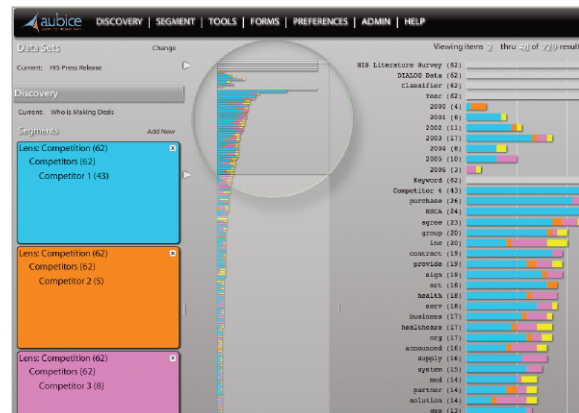

Make connections that lead to meaningful insight.

Whether your initial query returns one thousand responses or ten thousand, Aubice ESD™ provides an immediate keyword index based on a complete analysis of the results. This added level of intelligence identifies words and phrases that are correlated with your initial query – even though they were not specifically requested. By highlighting these connections, Aubice makes it easy for researchers and analysts to drill down quickly into the most relevant facts.

With data-driven results, there are no limits.

Our Research and Analyst Application represents one of the many ways companies rely on Aubice to explore, search and discover.

- Market Research
- Voice of Customer
- Equity Valuation
- Financial Research
- Adverse Event Detection
- Pharma Safety
- Competitive Analysis

Instantly characterize your results.

Visualize trends within the data.

Aubice ESD™ analyzes results from your initial query, displaying an easy-to-navigate index of the related terms found **within** the results—whether or not you knew such a relationship existed.

See the world through your own lens.

Customize your experience, segmenting data on factors that are most relevant to your decision—making it easier to compare results across several variables.

Quickly partition across multiple dimensions.